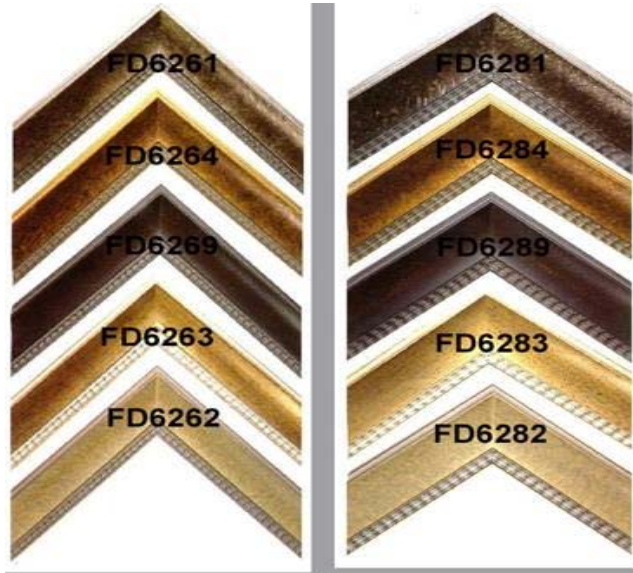

2621 South Fourth Street
 Louisville, Kentucky 40208
 636-3481 or 800-264-1475

RAVELLA PRICE LIST

Jul-09

ITEM #	DESCRIPTION	BUNDLE	STICK	CHOP	JOIN
FD6241	1 1/8 Silver Compo	2.10	2.73	3.11	3.73
FD6242	1 1/8 Oxidized Gold	2.10	2.73	3.11	3.73
FD6243	1 1/8 Acid Gold	2.10	2.73	3.11	3.73
FD6244	1 1/8 Gold Compo	2.10	2.73	3.11	3.73
FD6249	1 1/8 Black Compo	2.10	2.73	3.11	3.73
FD6261	1 3/4 Silver Compo	2.53	3.28	3.74	4.48
FD6262	1 3/4 Oxidized Gold	2.53	3.28	3.74	4.48
FD6263	1 3/4 Acid Gold	2.53	3.28	3.74	4.48
FD6264	1 3/4 Gold Compo	2.53	3.28	3.74	4.48
FD6269	1 3/4 Black Compo	2.53	3.28	3.74	4.48
FD6281	2 3/4 Siver Compo	4.43	5.75	6.55	7.86
FD6282	2 3/4 Oxidized Gold	4.43	5.75	6.55	7.86
FD6283	2 3/4 Acid Gold	4.43	5.75	6.55	7.86
FD6284	2 3/4 Gold Compo	4.43	5.75	6.55	7.86
FD6289	2 3/4 Black Compo	4.43	5.75	6.55	7.86